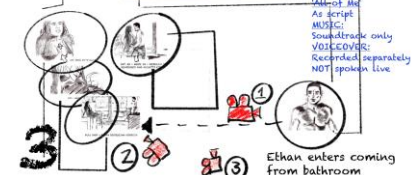

3 All of Me

Act I - Scene 4 Living Room
Daytime
Rebecca CALLS Stephanie