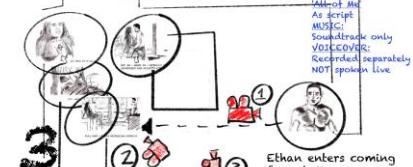

Act I - Scene 3 Kitchen
Daytime
Rebecca & Ethan / ALL of Me
Inter-cut
As script MUSIC
Soundtrack only VOICEOVER
Recorded separately NOT spoken live

3 All of Me