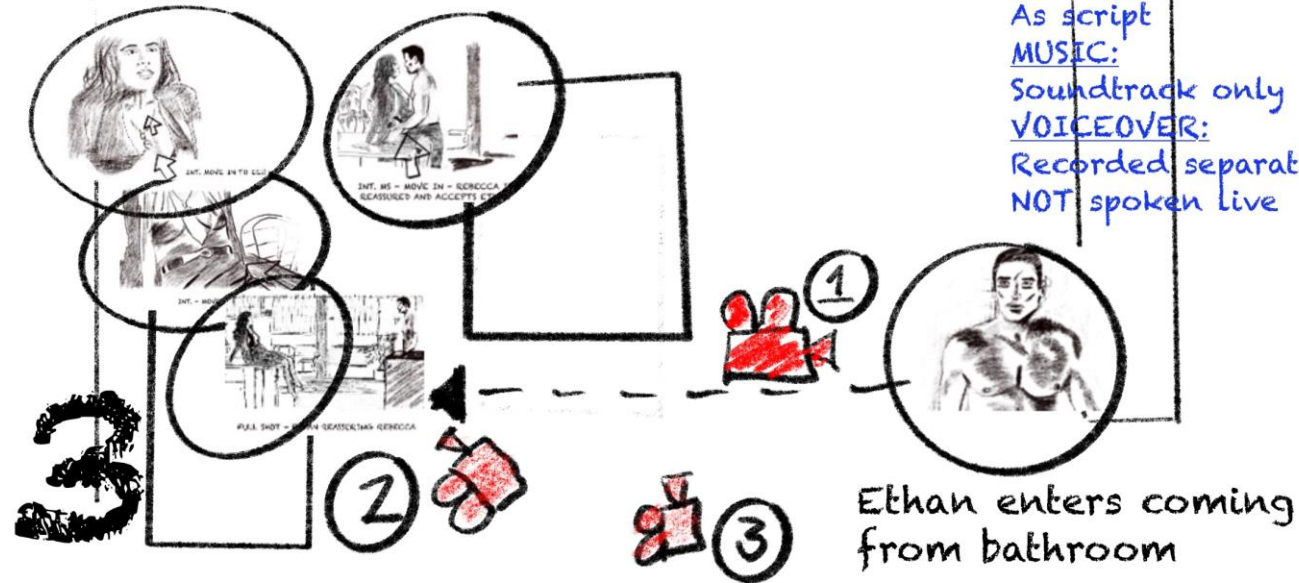

Daytime

Rebecca &
Ethan / ALL
of Me

'All of Me'

As script

MUSIC:

Soundtrack only

VOICEOVER:

Recorded separately

NOT spoken live