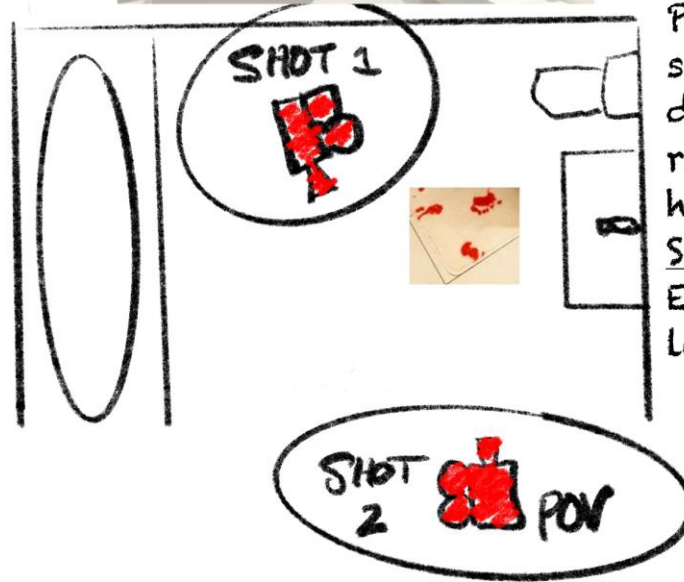

Daytime
Ethan looks into
bathroom and
sees blood on
floor

Shot 1

POV from inside
seeing Ethan open
door and
reaction to blood
he sees

Shot 2

Ethan's POV
Looking at blood

Ethan